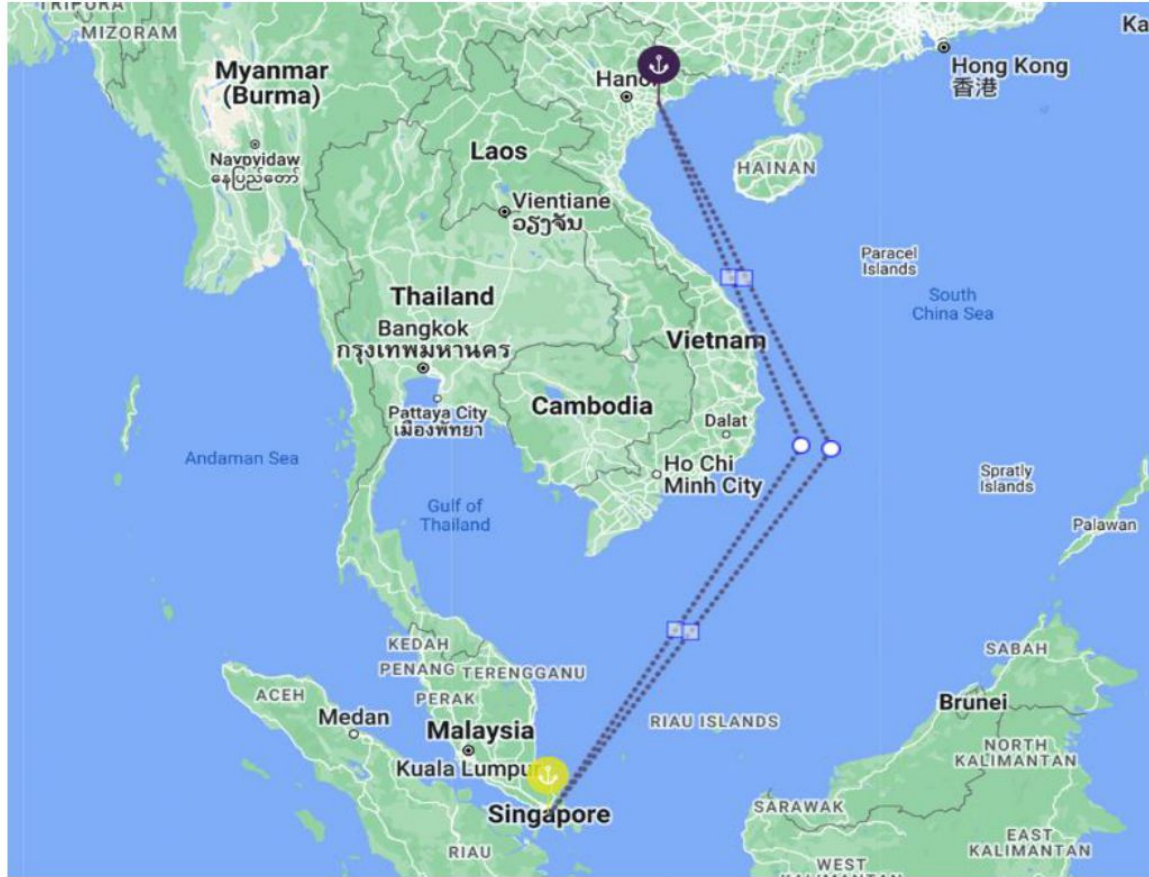

Haiphong – Singapore Service (HSS)

	HPH	SIN	HPH	SIN
	Tue	Mon	Fri	Thu
Green Pacific	30-Aug	5-Sep	9-Sep	15-Sep
Contship Win	6-Sep	12-Sep	16-Sep	22-Sep
Cape Flores	13-Sep	19-Sep	23-Sep	29-Sep
Green Pacific	20-Sep	26-Sep	30-Sep	6-Oct
Contship Win	27-Sep	3-Oct	7-Oct	13-Oct
Cape Flores	4-Oct	10-Oct	14-Oct	20-Oct

Vessel Name

Green Pacific
Contship Win

Cape Flores

Capacity

770 TEU @ 14 MT

700 TEU @ 14 MT

870 TEU @ 14 MT